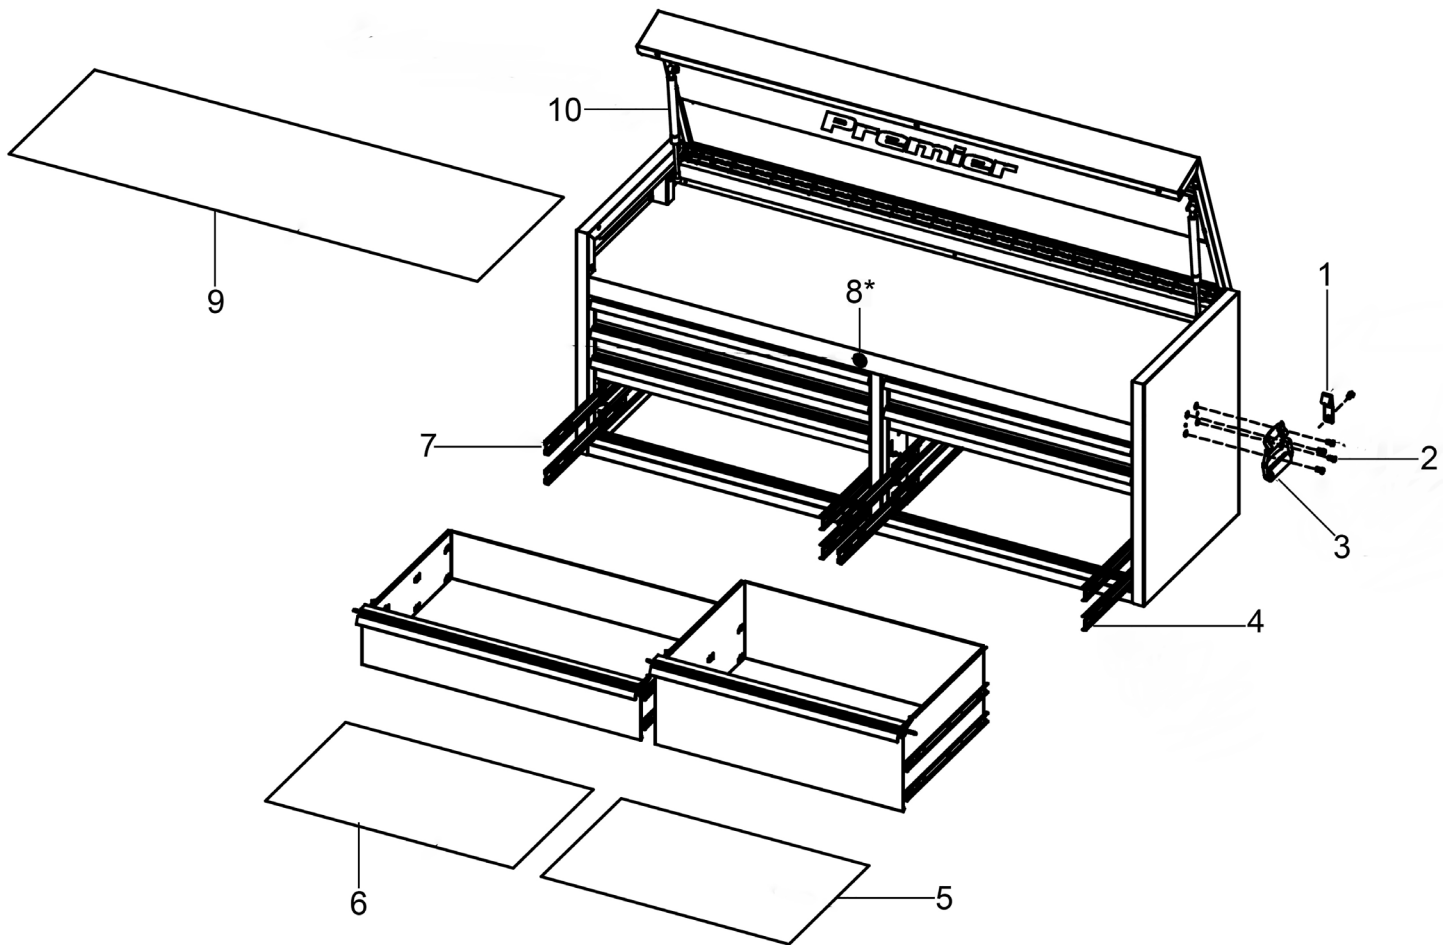

Parts Information:  
**Premier Heavy-Duty Extra-Wide Topchest 7  
 Drawer 1415mm - Black**  
**Model No: PTB141507**

Item	Part No.	Description	Qty
1	AP28104.10	Connector	2
2	SS612.S	Hex Head Set Screw M6 x 12mm Zinc	10
3	PTB-306001	Chest Handle	2
4	PTB-300023	Bearing Slide, Right	9
5	PTB-552183	Drawer Liner 615 x 385mm	3
6	PTB-552094	Drawer Liner 695 x 385mm	4
7	PTB-300022	Bearing Slide, Left	9
8*	PTB-304007	Lock and Key (Number 1201) - <b>See Below for Other Options</b>	1
9	PTB-552182	Top Liner 1320 x 415mm	1

Item	Part No.	Description	Qty
10	PTB-303181	Gas Strut	1
		<b>Part No.8 - Other Options Available</b>	
*	PTB-304007A	Lock and Key (Number 1202)	--
*	PTB-304007B	Lock and Key (Number 1203)	--
*	PTB-304007C	Lock and Key (Number 1204)	--
*	PTB-304007-K1201	Spare Key (Key Number: 1201)	--
*	PTB-304007-K1202	Spare Key (Key Number: 1202)	--
*	PTB-304007-K1203	Spare Key (Key Number: 1203)	--
*	PTB-304007-K1204	Spare Key (Key Number: 1204)	--